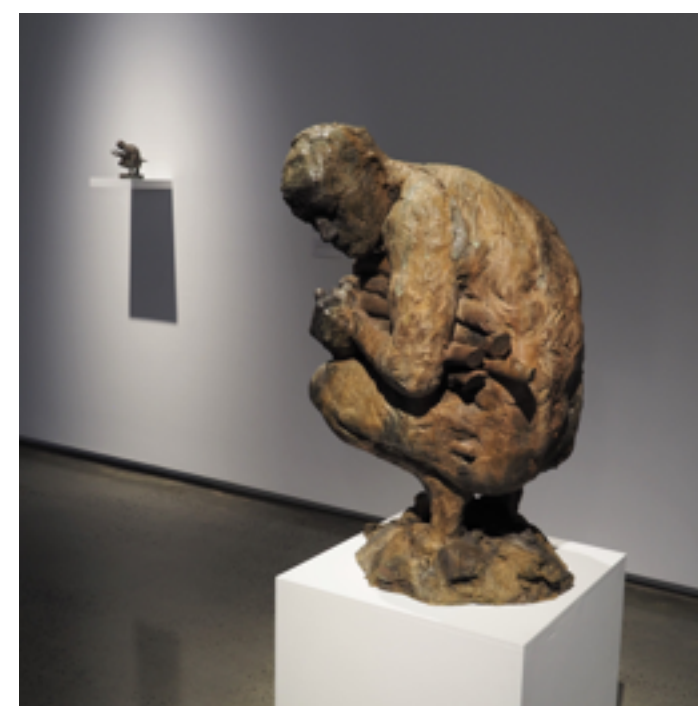

The exhibition continues in Melbourne in 2024.

Register interest to receive information and updates about Laurence.

[Register interest](#)

Photos: Bradley Hammond

Copyright © 2023 Messums London. All rights reserved.
[Add us to your address book](#)

Our mailing address is:
Messums London · 28 Cork Street · Court Street · London, London W1S 3NG · United Kingdom
Want to change how you receive these emails?
You can [update your preferences](#) or [unsubscribe from this list](#).